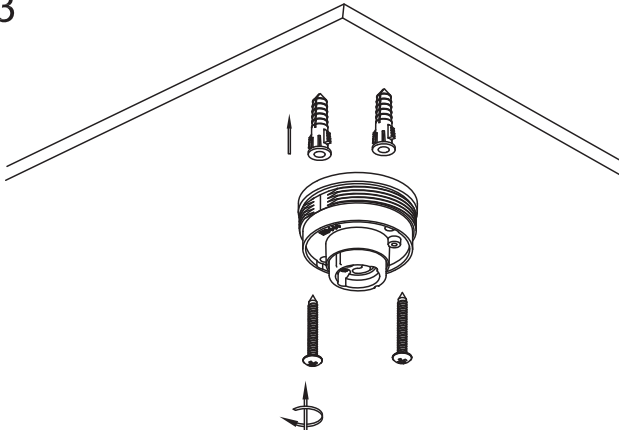

ADORNO SF Retrofit IP44 Installation Manual

Attention
Before any maintenance
switch off the main power.

1

2

3

4

5

Make sure that the body of the lamp is screwed all the way