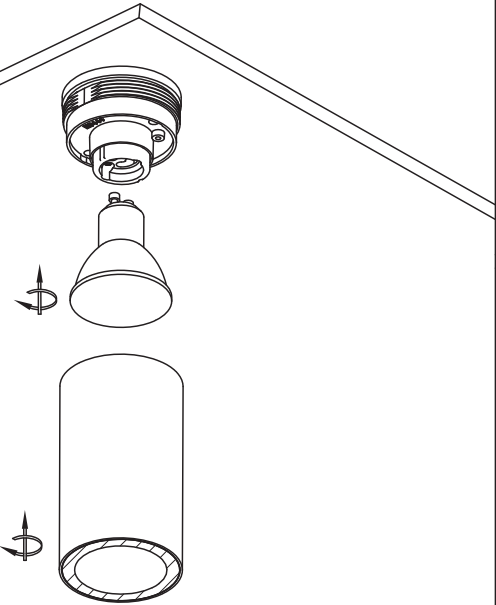

ADORNO SF Retrofit IP44 Installation Manual

Attention
Before any maintenance
switch off the main power.

1

2

3

4

5

Make sure that the body of the lamp is screwed all the way