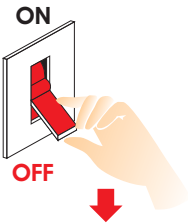

ADORNO SF Retrofit IP44 Installation Manual

Attention
Before any maintenance
switch off the main power.

1

2

3

4

5

Make sure that the body of the lamp is screwed all the way