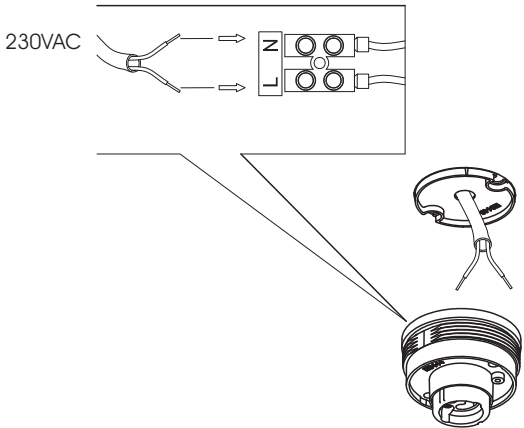

ADORNO SF Retrofit IP44 Installation Manual

Attention
Before any maintenance
switch off the main power.

1

2

3

4

5

Make sure that the body of the lamp is screwed all the way